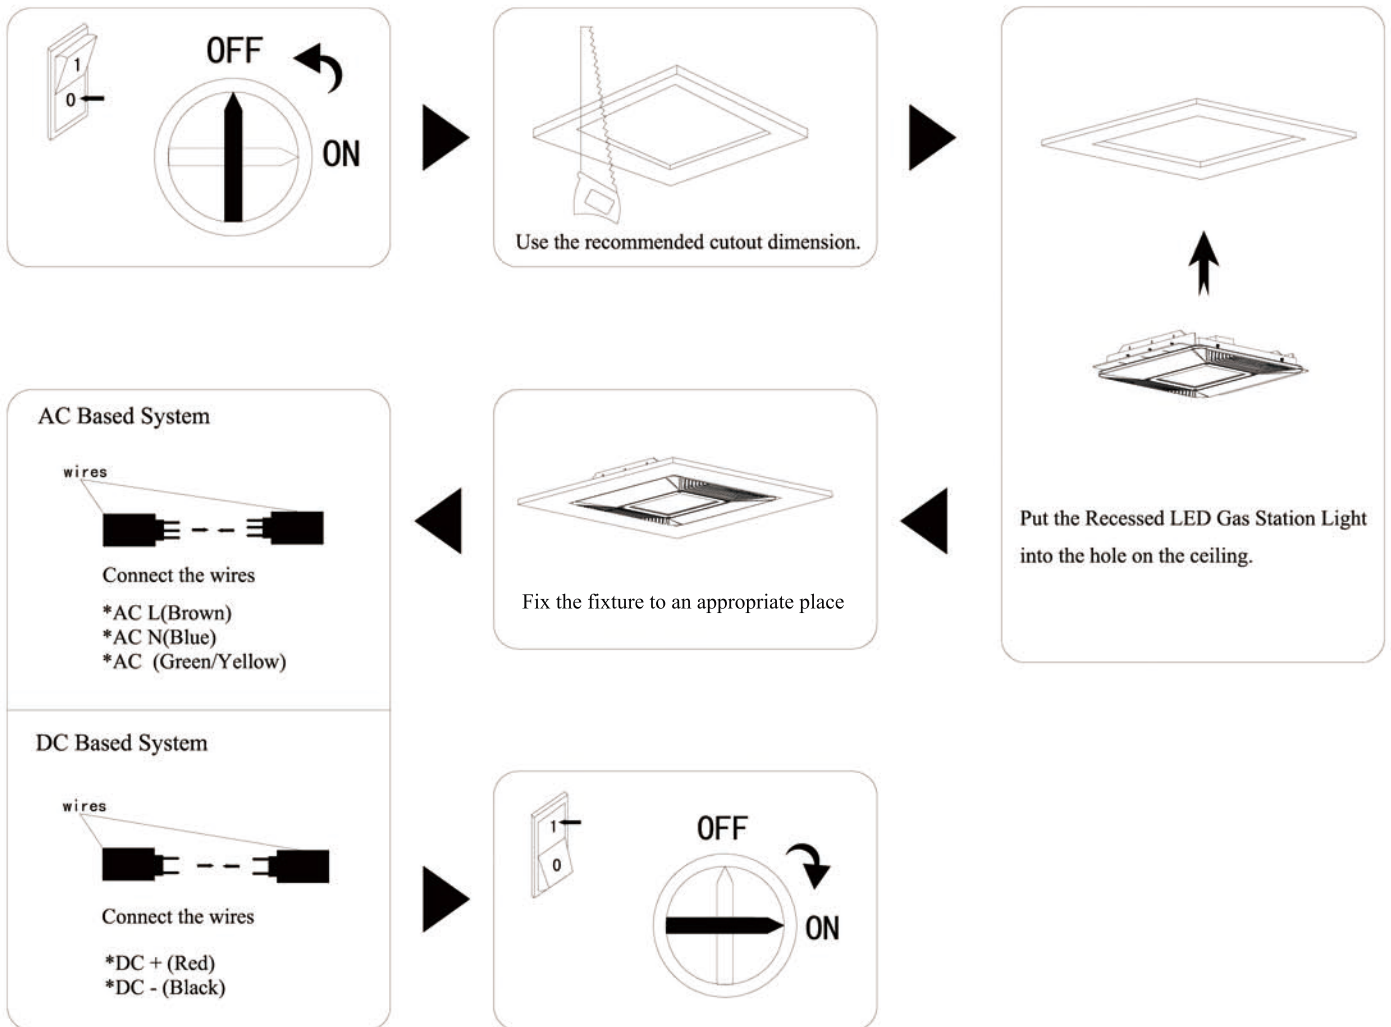

# Recessed LED Gas Station Light

check whether it concerns an AC(Alternating Current)based or DC(Direct Current) based system

## Recommended Hole Size:

AOK-75WiC: 380 x380mm (13.86x7.64 inches)  
AOK-110WiC: 380 x380mm (13.86 x7.64 inches)  
AOK-150WiC: 380 x380mm (13.86 x10.75 inches)

In the event of technical evolutions, The Company, reserves the right to change the technical characteristics announced for this product and/or stop its production at any time and without prior notice."